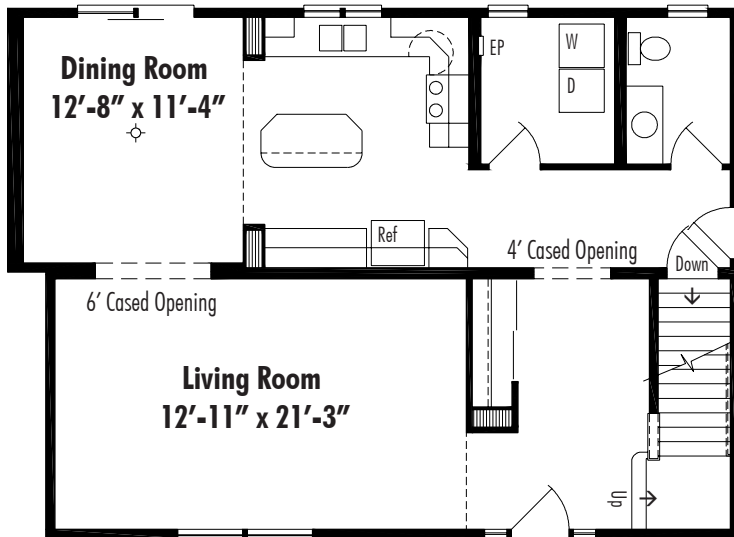

Williamsburg

Williamsburg. 36/38 Crawl Space 27'-4" x 36/38', Total Living Area 1998 Sq. Ft.

Williamsburg Elevation Shown with Optional Full View Windows on First Floor, Window Grilles and Hip Roof Front Porch and End Entry Garage with Dormers

Williamsburg. 36/38 Basement 27'-4" x 36/38', Total Living Area 1998 Sq. Ft.

Williamsburg Second Floor