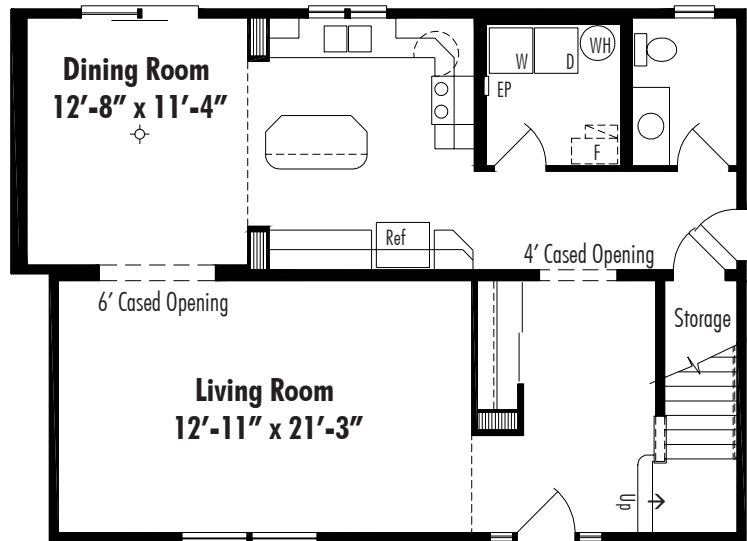

Williamsburg

Williamsburg. 36/38 Crawl Space 27'-4" x 36/38', Total Living Area 1998 Sq. Ft.

Williamsburg Elevation Shown with Optional Full View Windows on First Floor, Window Grilles and Hip Roof Front Porch and End Entry Garage with Dormers

Williamsburg. 36/38 Basement 27'-4" x 36/38', Total Living Area 1998 Sq. Ft.

Williamsburg Second Floor