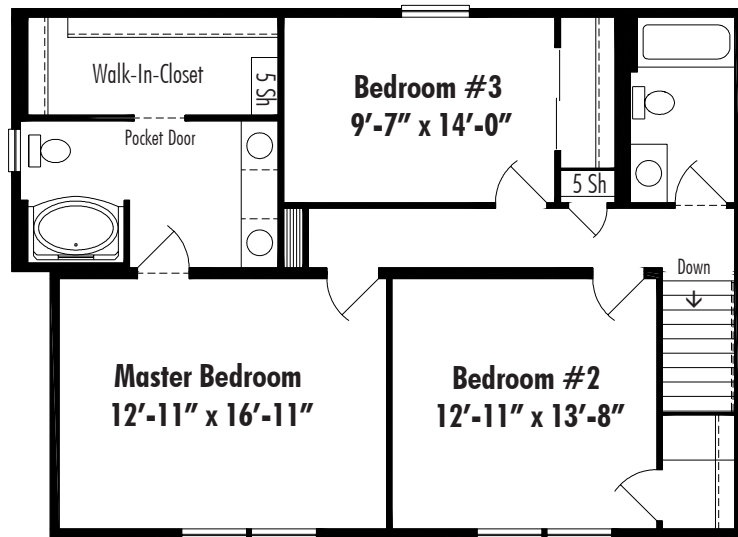

Williamsburg

Williamsburg. 36/38 Crawl Space 27'-4" x 36/38', Total Living Area 1998 Sq. Ft.

Williamsburg Elevation Shown with Optional Full View Windows on First Floor, Window Grilles and Hip Roof Front Porch and End Entry Garage with Dormers

Williamsburg. 36/38 Basement 27'-4" x 36/38', Total Living Area 1998 Sq. Ft.

Williamsburg Second Floor